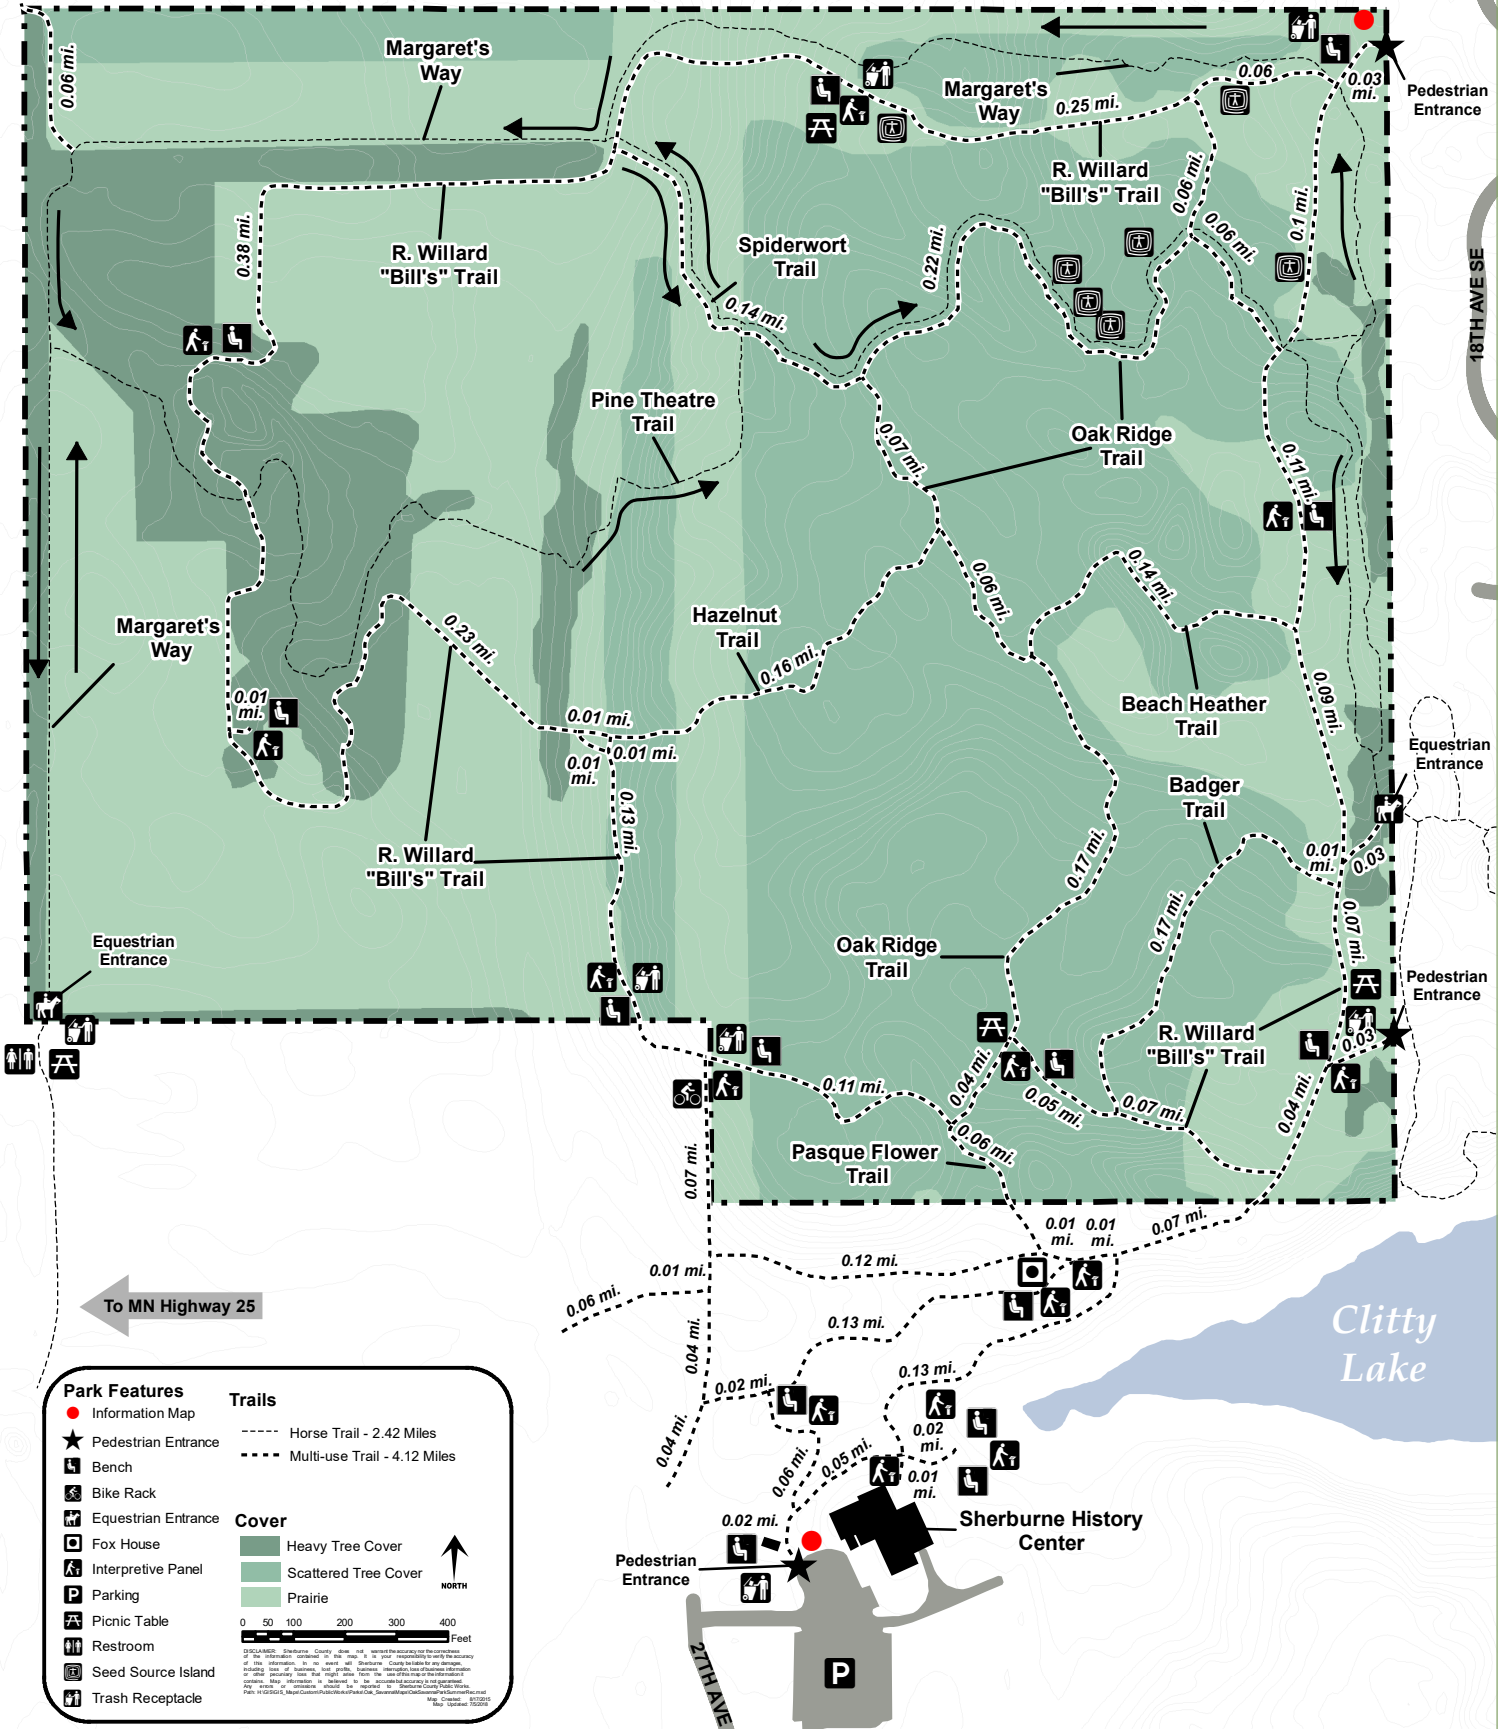

OAK SAVANNA PARK

SUMMER RECREATIONAL MAP

10775 27TH AVE. SE, BECKER, MN 55308